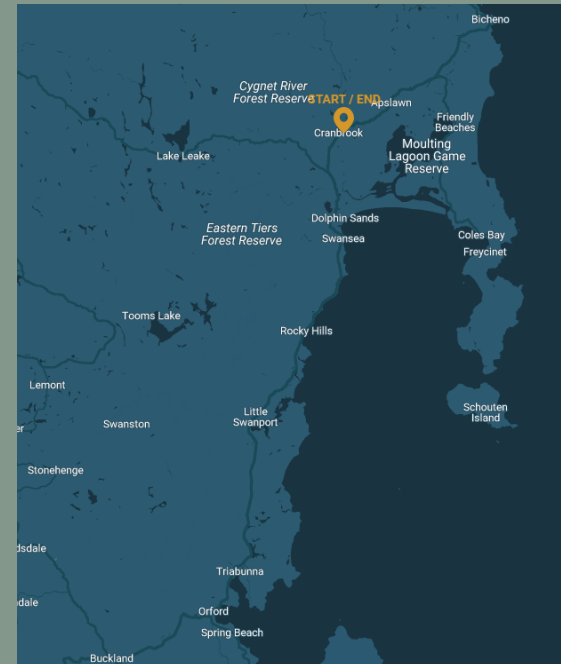

Craigie Knowe
- VINEYARD -